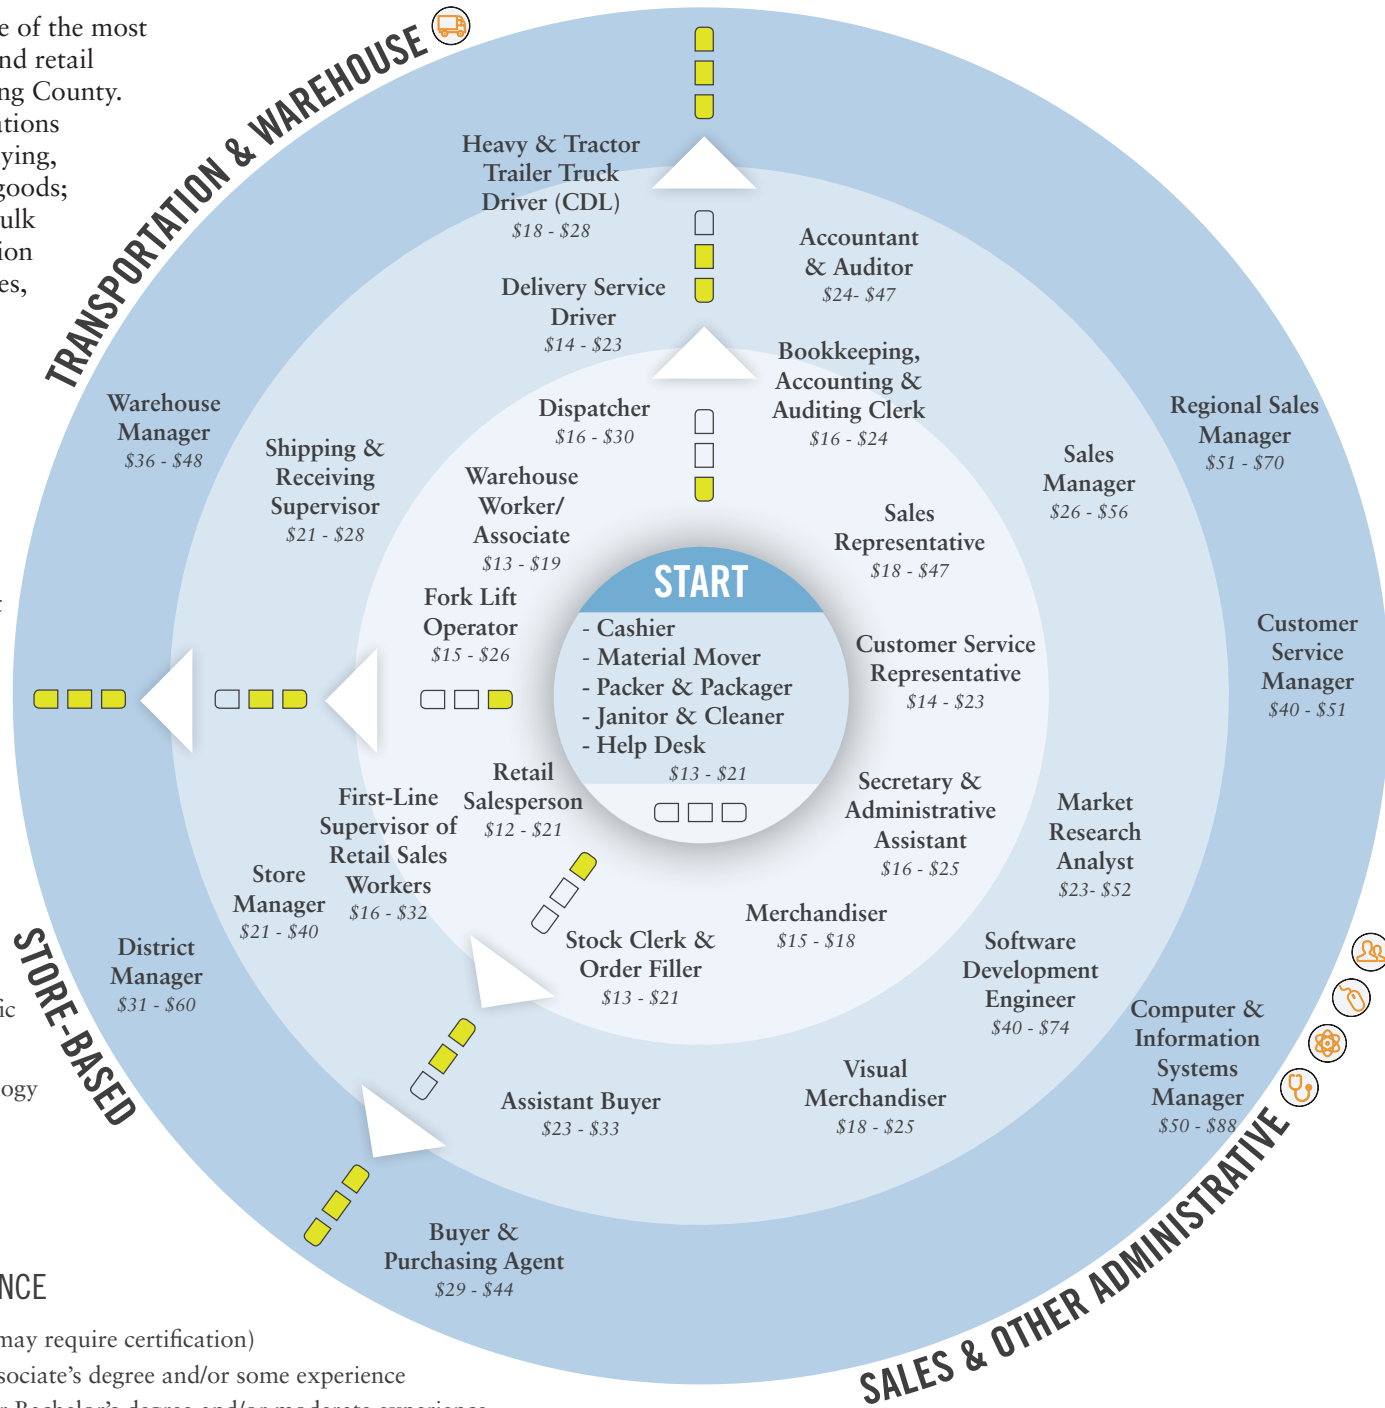

**MAP your CAREER**  
 JOB INFO & MORE AT [MapYourCareer.org/Trade](http://MapYourCareer.org/Trade)

This map includes some of the most in-demand wholesale and retail trade jobs in Seattle-King County. There are many occupations centered around the buying, selling, and storage of goods; wholesalers purchase bulk products from production facilities and warehouses, retail buyers purchase those goods, and salespeople promote them to consumers. There are many career pathways available in wholesale and retail trade, most leading to management roles.

**TRANSFER SKILLS BETWEEN**

- Healthcare
- Professional, Scientific & Technical Services
- Information Technology
- Public Sector
- Transportation

**EDUCATION / EXPERIENCE**

- Entry-level (may require certification)
- Less than Associate's degree and/or some experience
- Associate's or Bachelor's degree and/or moderate experience
- Advanced degree and/or significant experience

**TRADE, INCLUDING WHOLESALE & RETAIL**

Range of hourly wages from entry-level to experienced (2018), Emsi